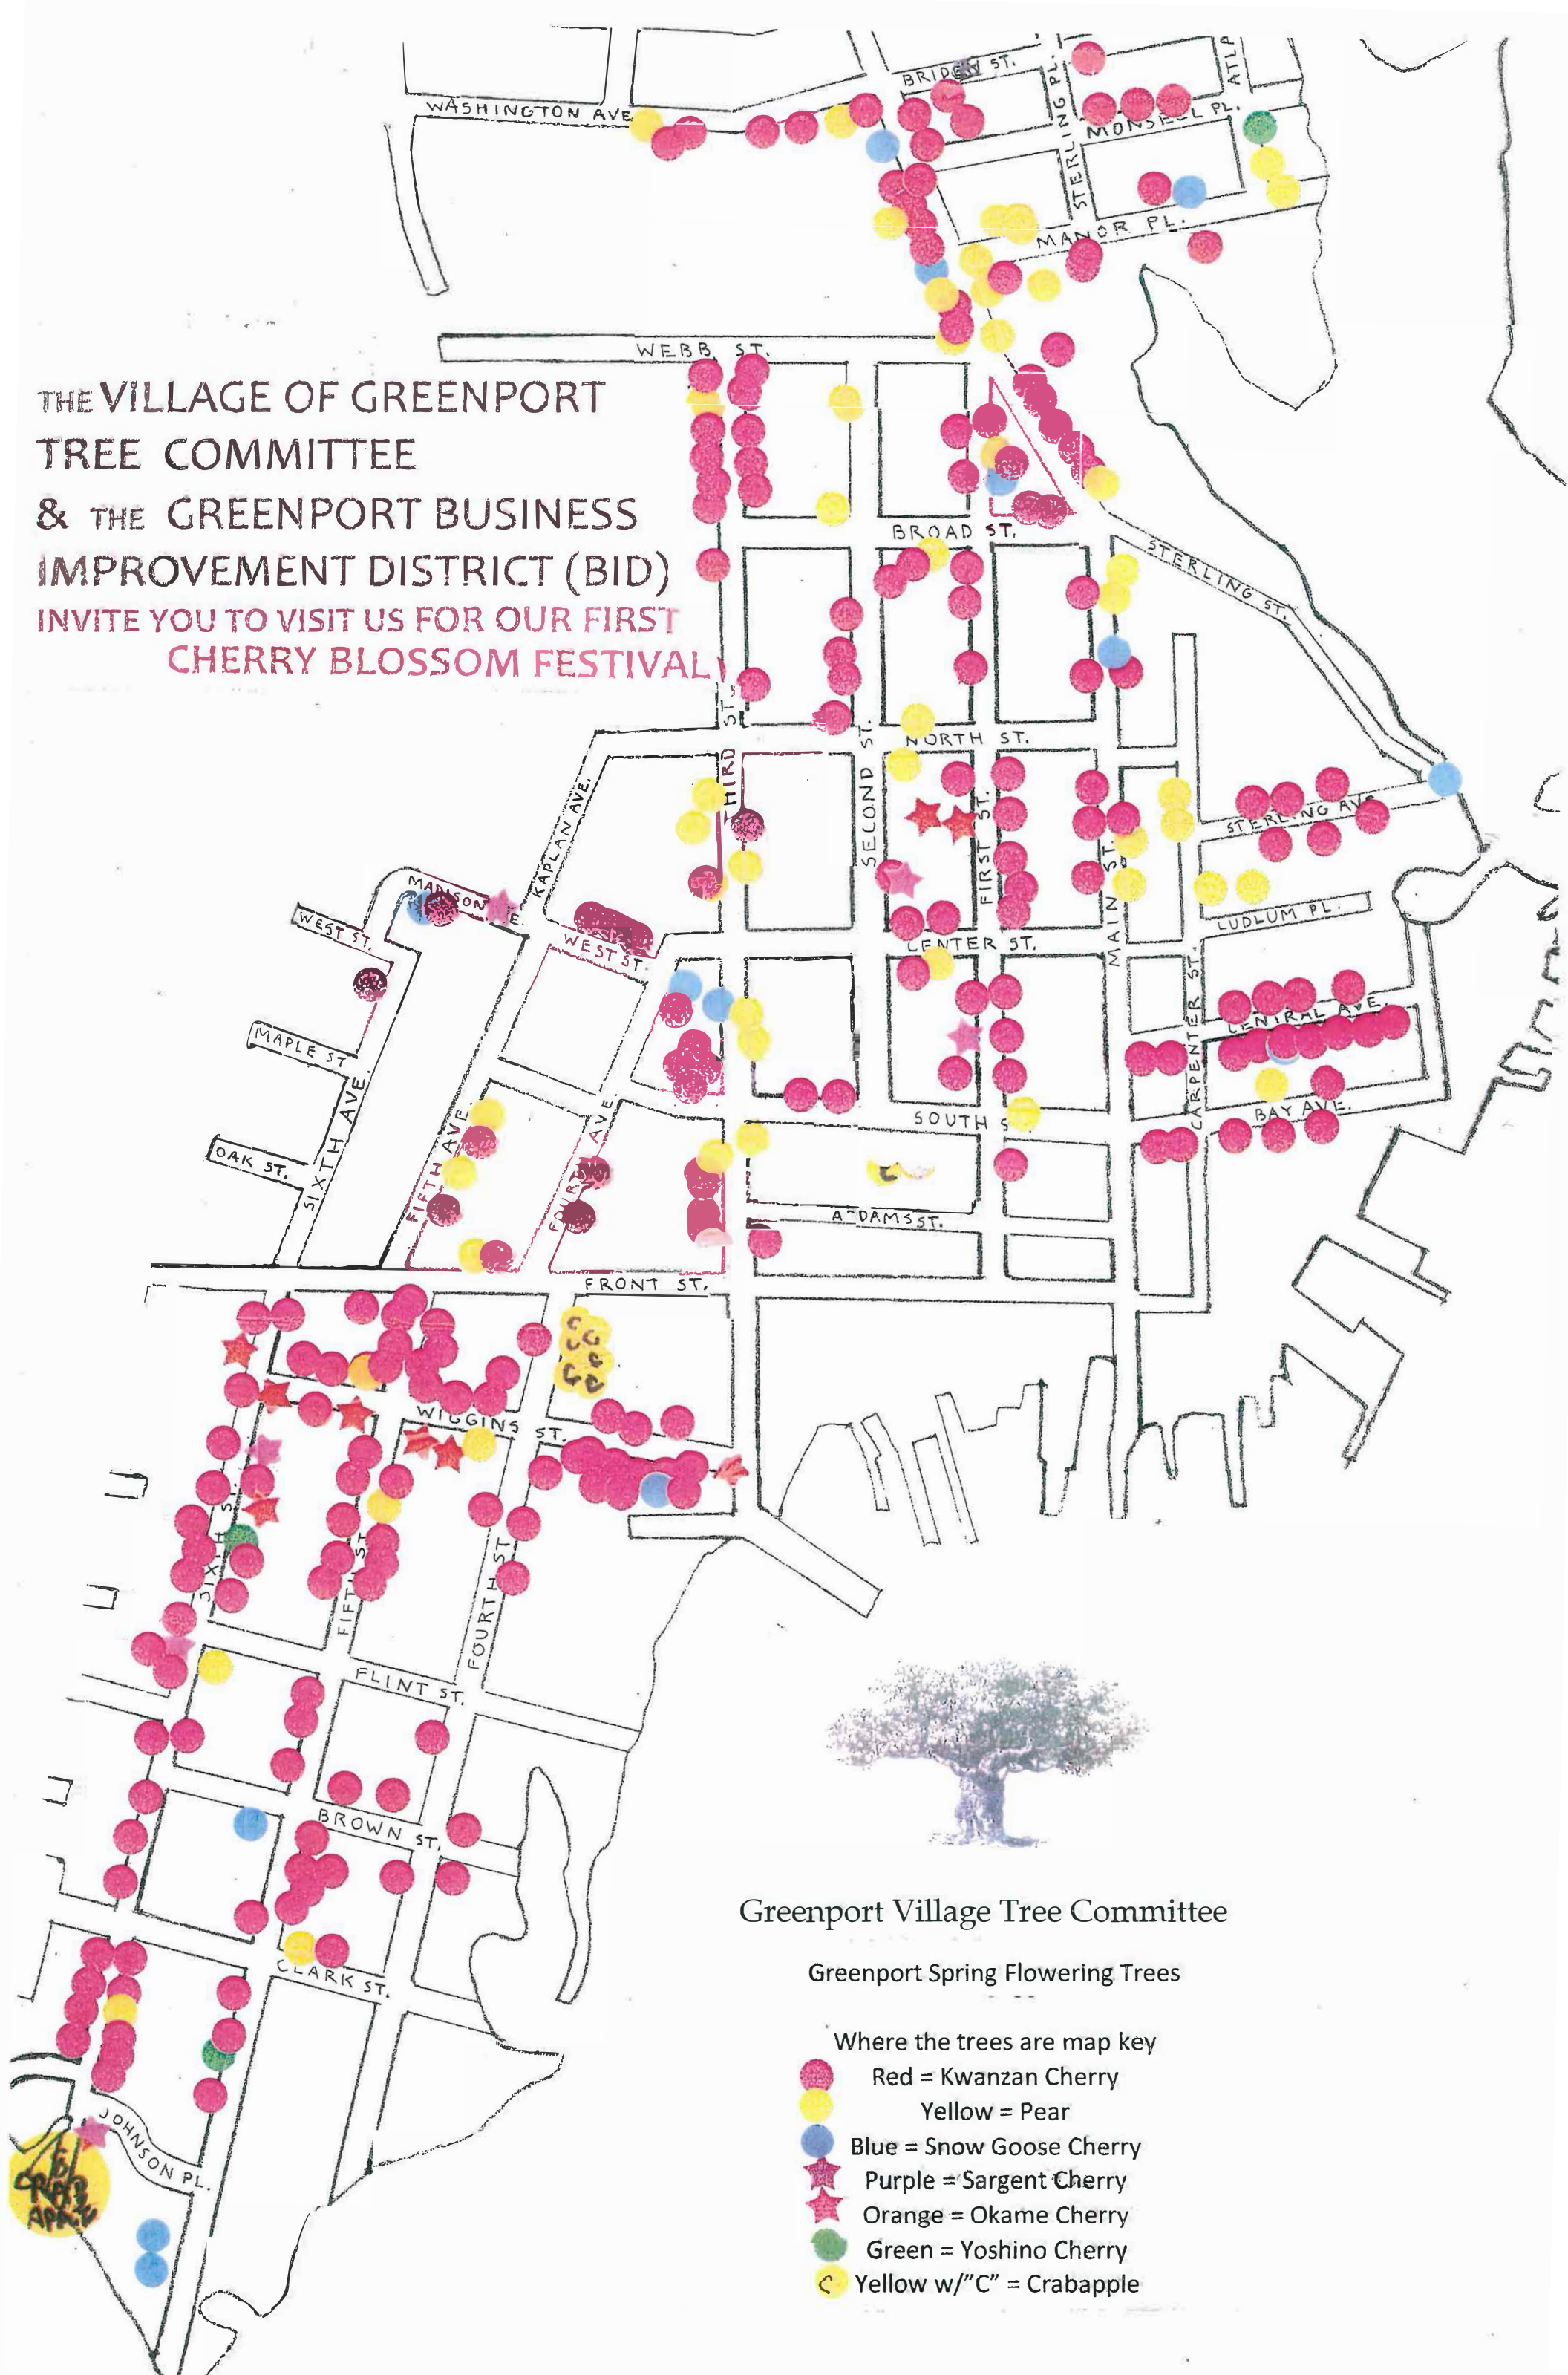

THE VILLAGE OF GREENPORT
 TREE COMMITTEE
 & THE GREENPORT BUSINESS
 IMPROVEMENT DISTRICT (BID)
 INVITE YOU TO VISIT US FOR OUR FIRST
 CHERRY BLOSSOM FESTIVAL

Greenport Village Tree Committee

Greenport Spring Flowering Trees

Where the trees are map key

-  Red = Kwanzan Cherry
-  Yellow = Pear
-  Blue = Snow Goose Cherry
-  Purple = Sargent Cherry
-  Orange = Okame Cherry
-  Green = Yoshino Cherry
-  Yellow w/"C" = Crabapple