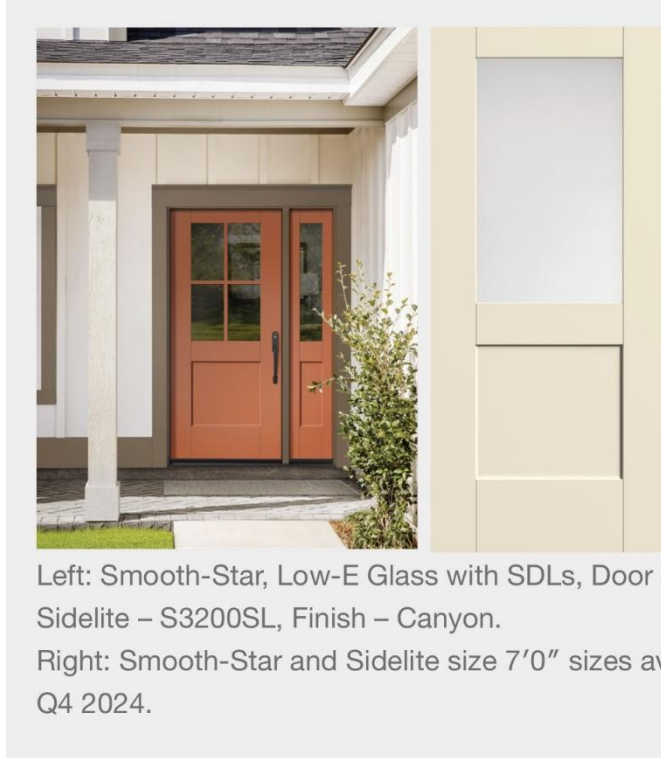

616 Main St, Greenport, NY 11944

Owner: Andrew McCulloch

HPC Application Addition

Windows: All windows to be Andersen 400 Series, U.O.N., Argon Filled, Dirt Shedding Glass, Simulated Divided Lights

Exterior Front Door: Thermatru Smooth-Star (No sidelight)

Left: Smooth-Star, Low-E Glass with SDLs, Door – Sidelite – S3200SL, Finish – Canyon.
Right: Smooth-Star and Sidelite size 7'0" sizes available Q4 2024.

Roofing for Porch: GAF Timbertex Charcoal to match the existing roof color