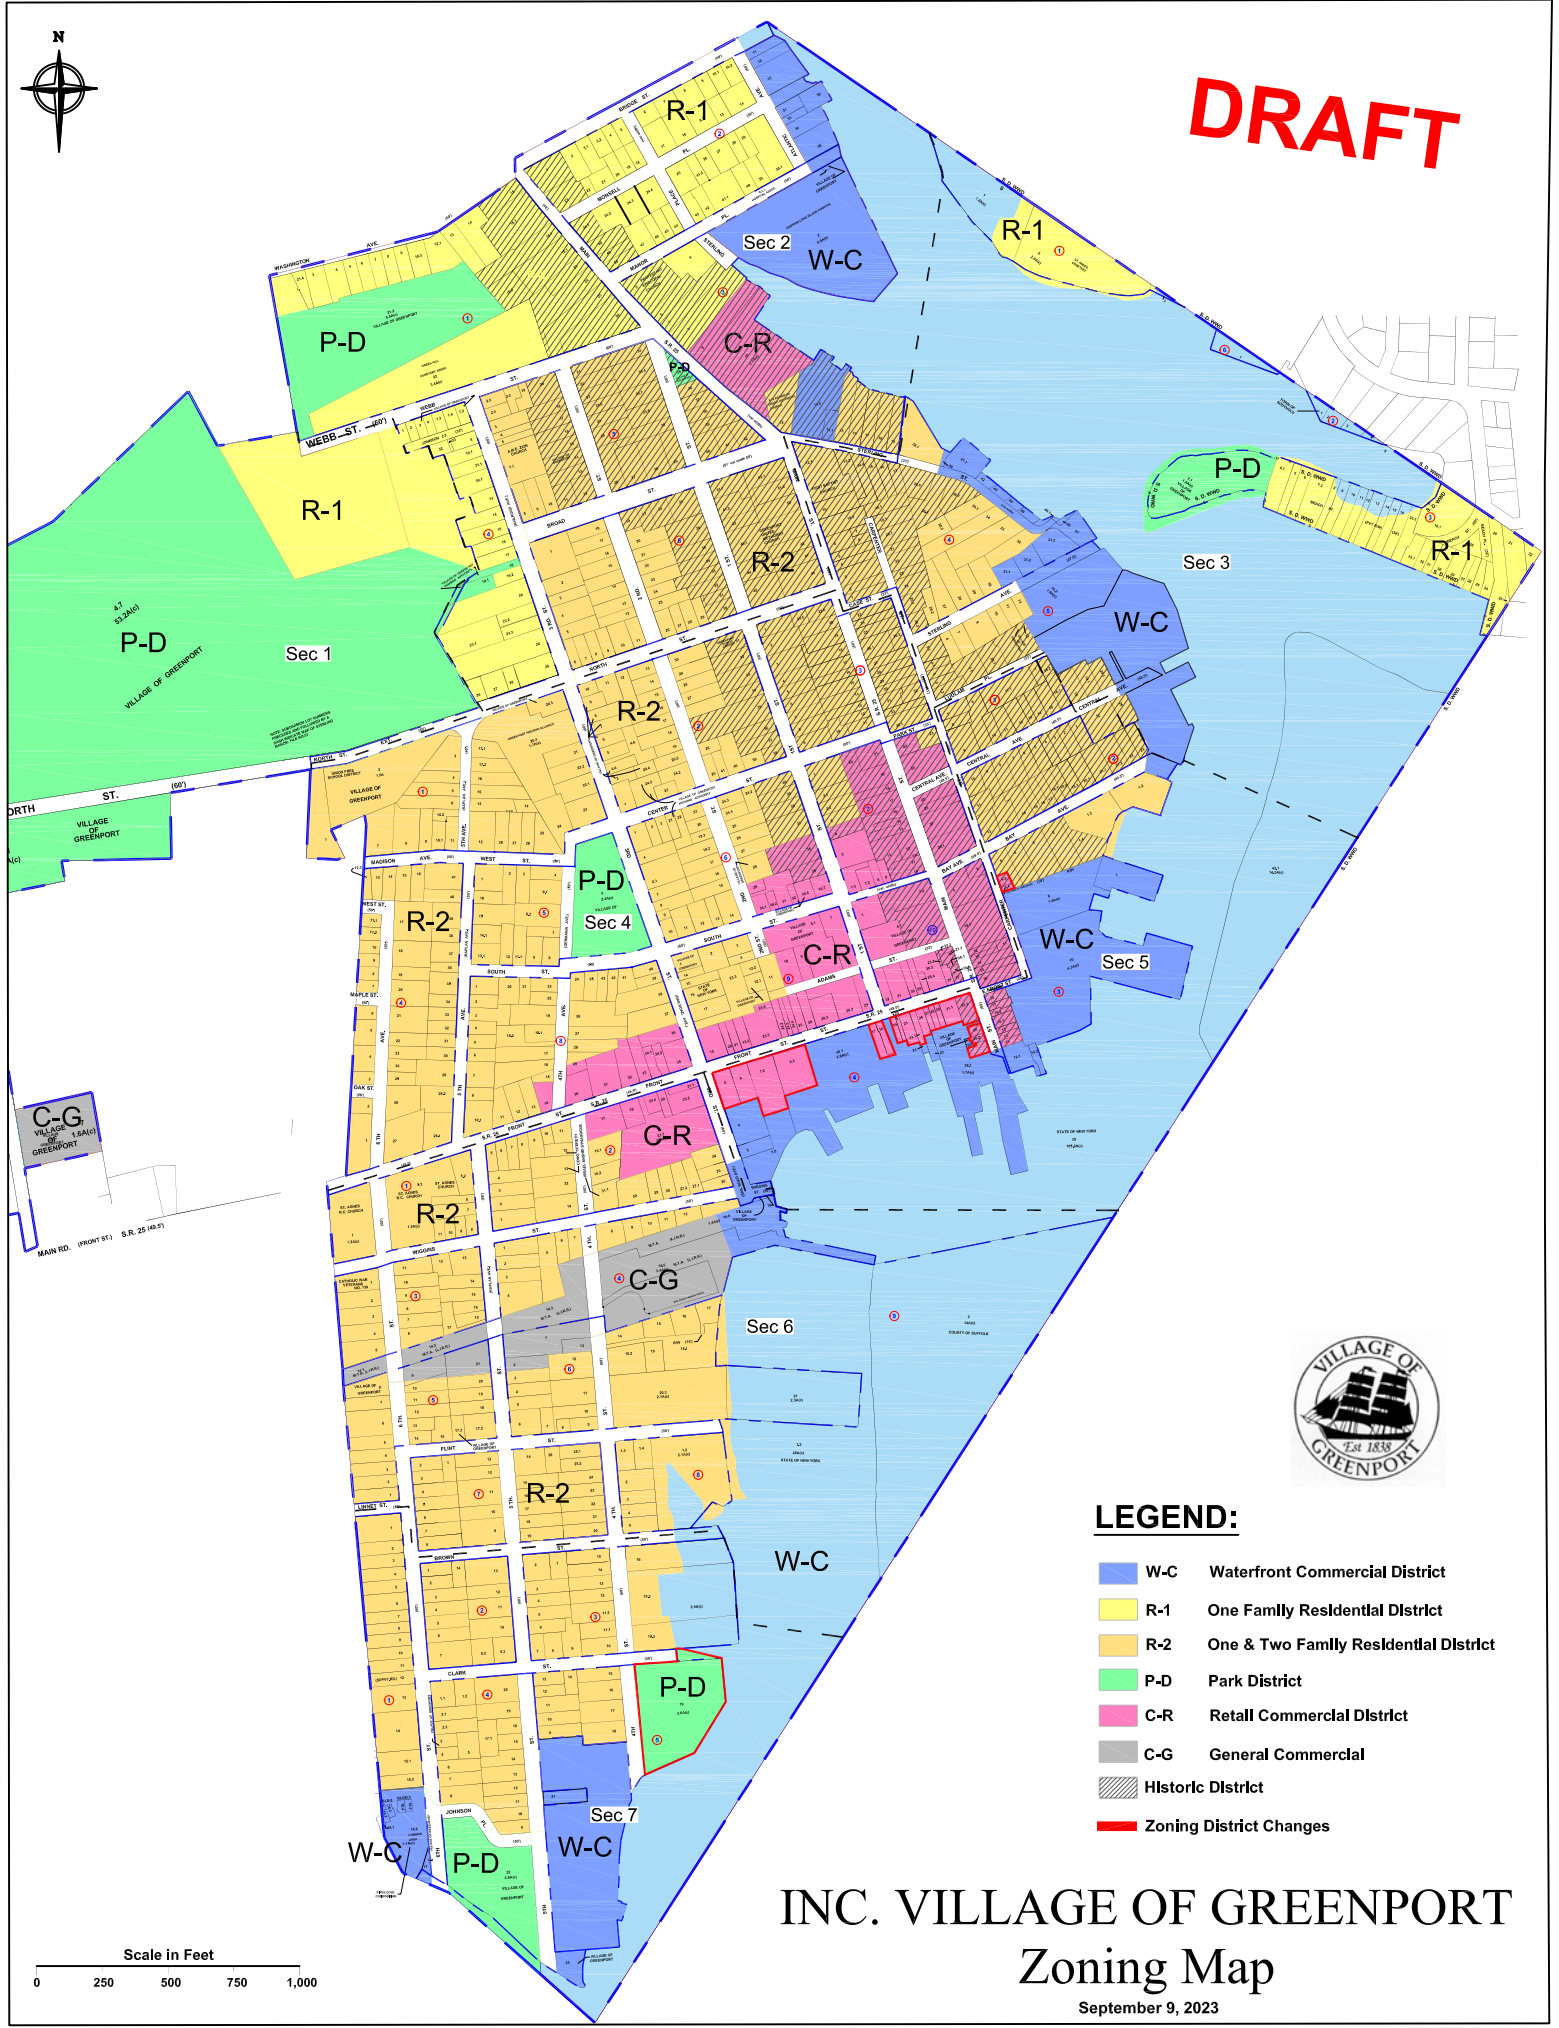

DRAFT

LEGEND:

- W-C Waterfront Commercial District
- R-1 One Family Residential District
- R-2 One & Two Family Residential District
- P-D Park District
- C-R Retail Commercial District
- C-G General Commercial
- Historic District
- Zoning District Changes

INC. VILLAGE OF GREENPORT
Zoning Map

September 9, 2023