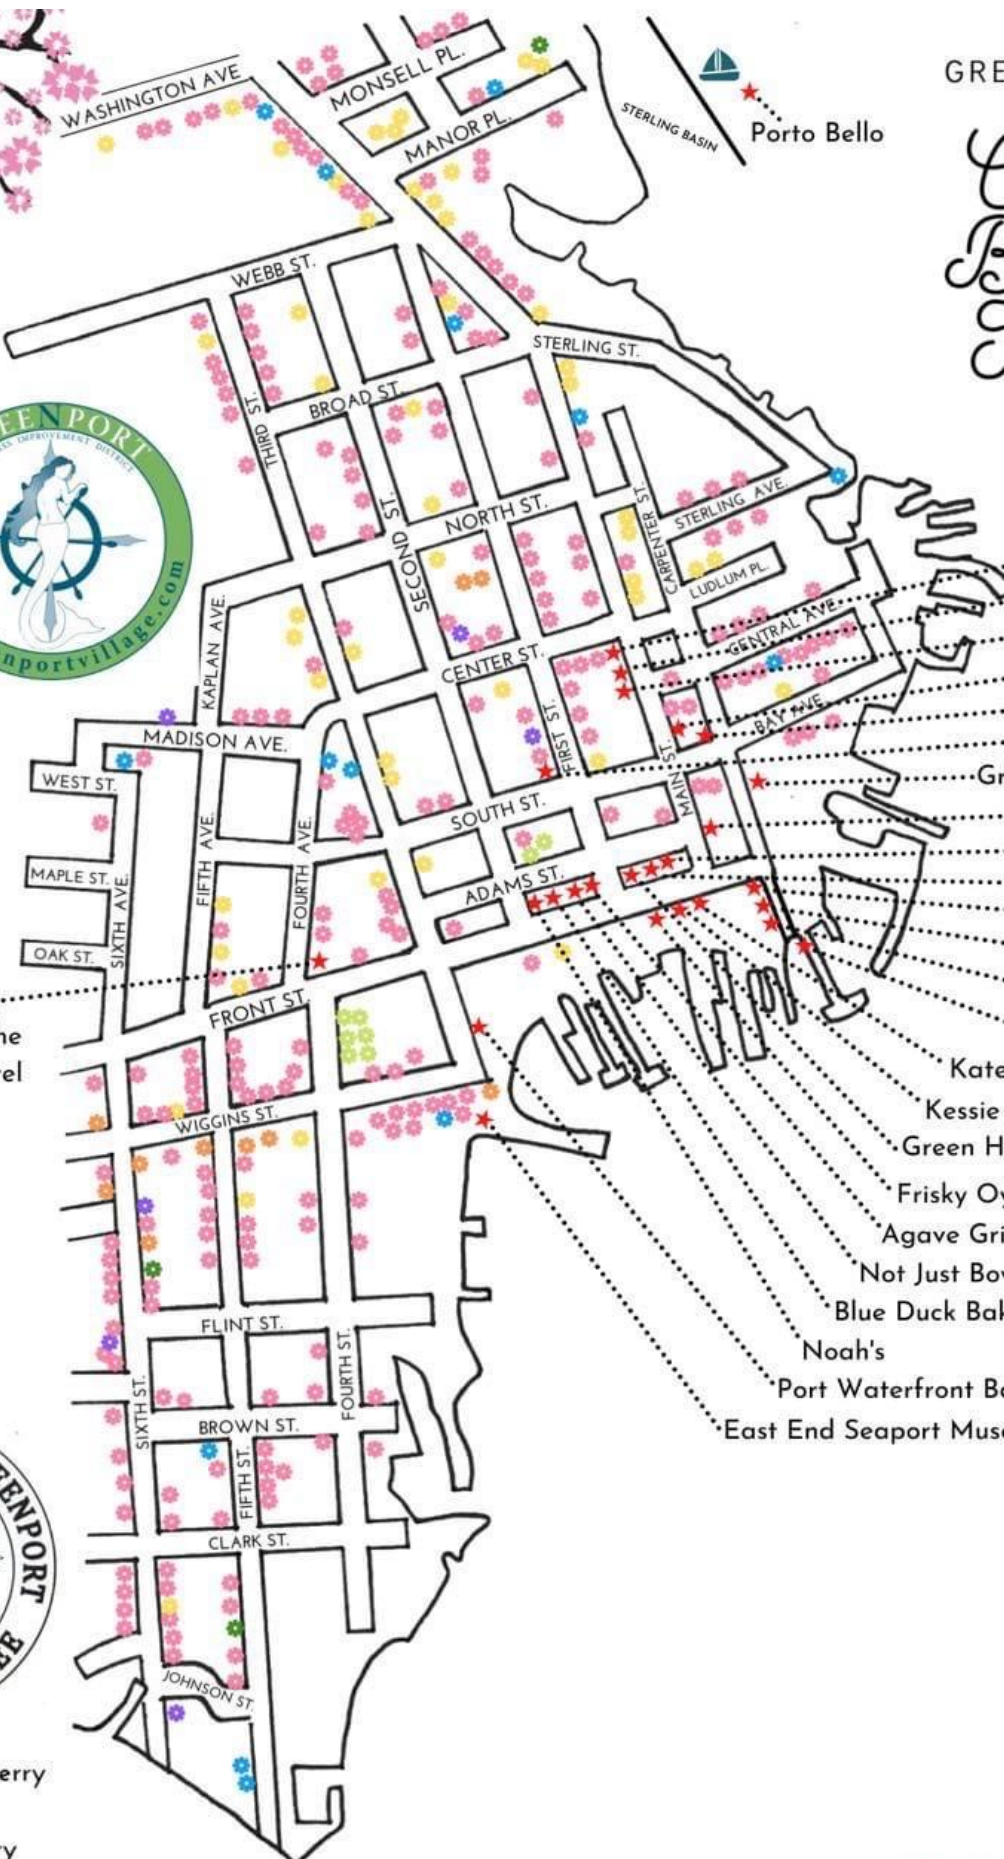

Cherry Blossom Festival

Petal Tour

-  kwanzan cherry
-  pear
-  okame cherry
-  yoshino cherry
-  crabapple
-  snow goose cherry
-  sargent cherry

- Sterling Sake
- Demarchelier
- SpecialTea House
- Brix & Rye
- American Beech
- First & South
- Greenport Harbor Brewery
- D'latte Cafe
- Andy's
- Ellen's on Front
- Creations by Lisa
- Lucharitos
- Simply Beautiful
- Fortino's Tavern
- Kate's Cheese Co.
- Kessie
- Green Hill Kitchen
- Frisky Oyster
- Agave Grill & Cantina
- Not Just Bows
- Blue Duck Bakery Cafe
- Noah's
- Port Waterfront Bar & Grill
- East End Seaport Museum